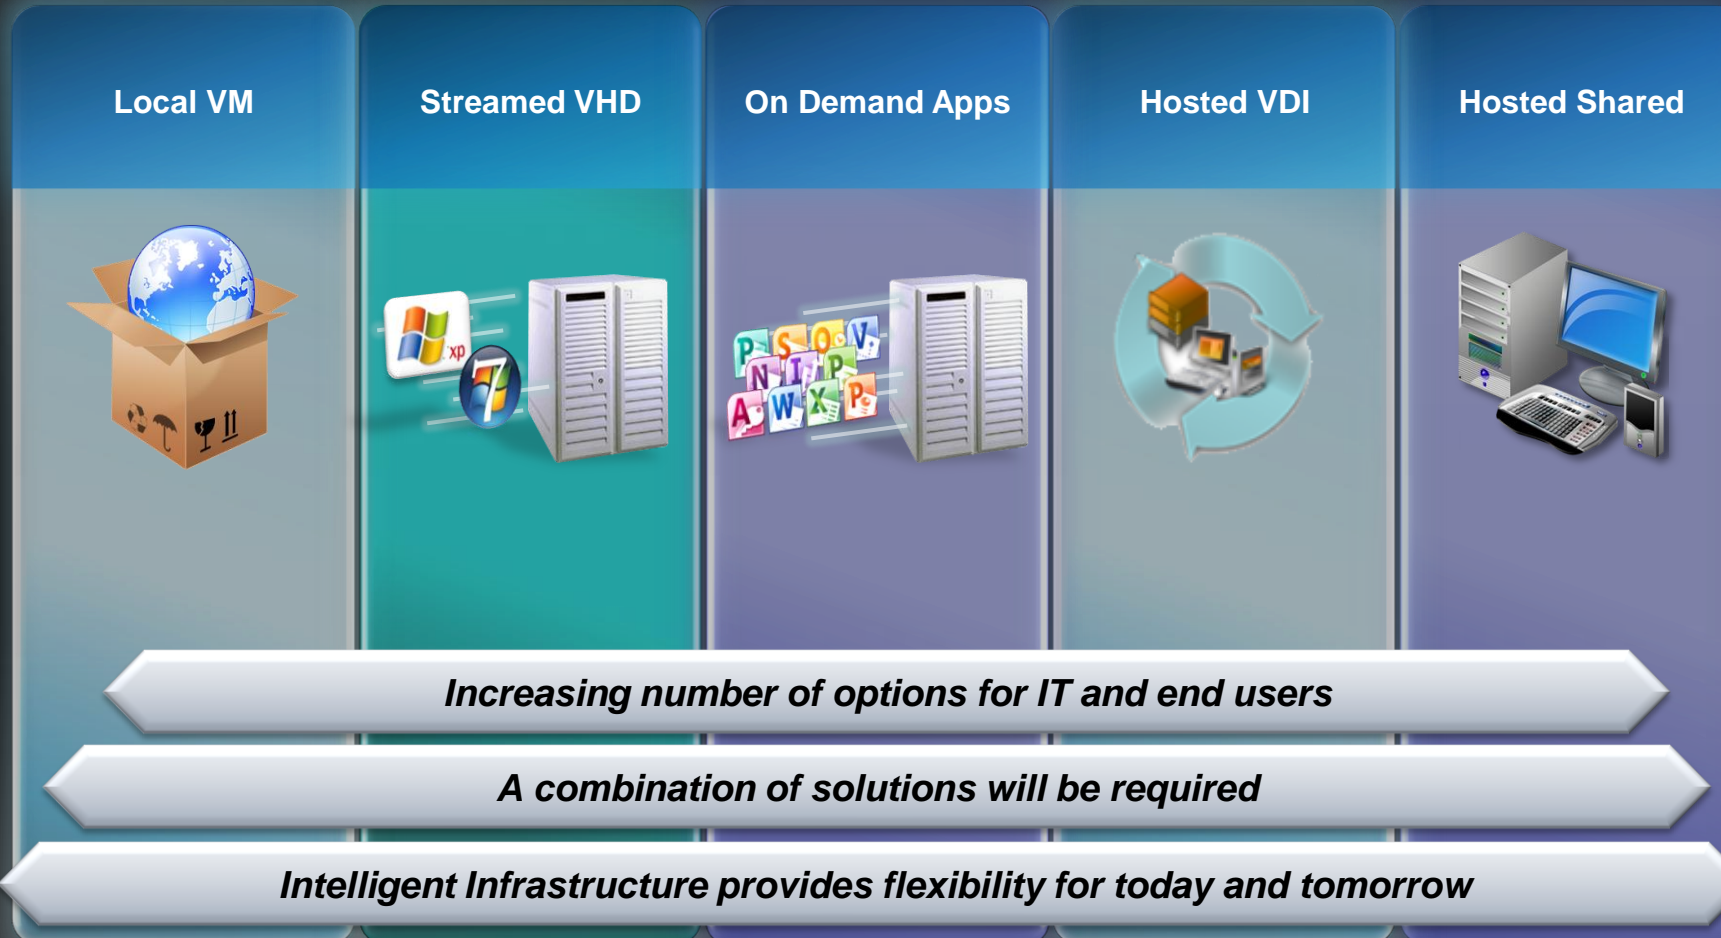

Evolving Compute Models

Citrix XenDesktop with FlexCast

Citrix XenClient Built for Intel vPro Technology

XenClient – designed in collaboration with Intel

XenClient perfectly leverages the Intel® vPro™ platform

Hardware assisted virtualization with Virtualization Technology (VT)

Secure integrity of hypervisor with Trusted Execution Technology (TXT)

Remote management with Active Management Technology (AMT)

Intel vPro – the best platform for virtual desktops for mobile users