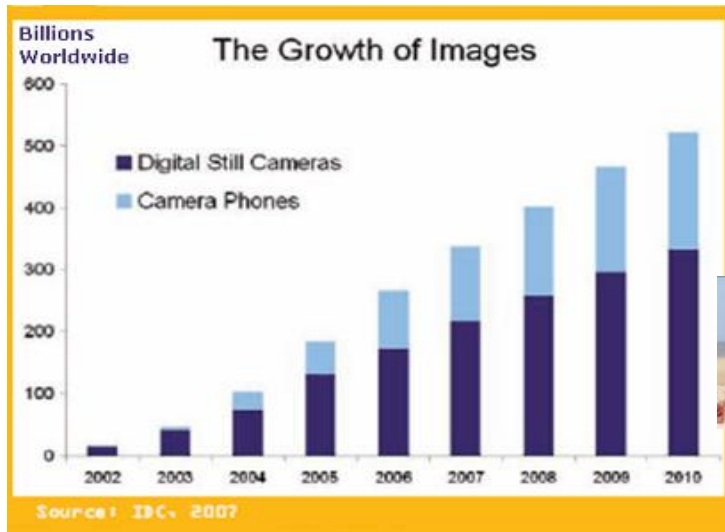

# Next killer apps: Media mining research at ICRC

- Develop leading edge technology in media mining (TRECVID etc.)
- Collaborate with top Univ. (e.g. Tsinghua)
- Give feedbacks to make Intel future platforms become the ideal platform running these apps