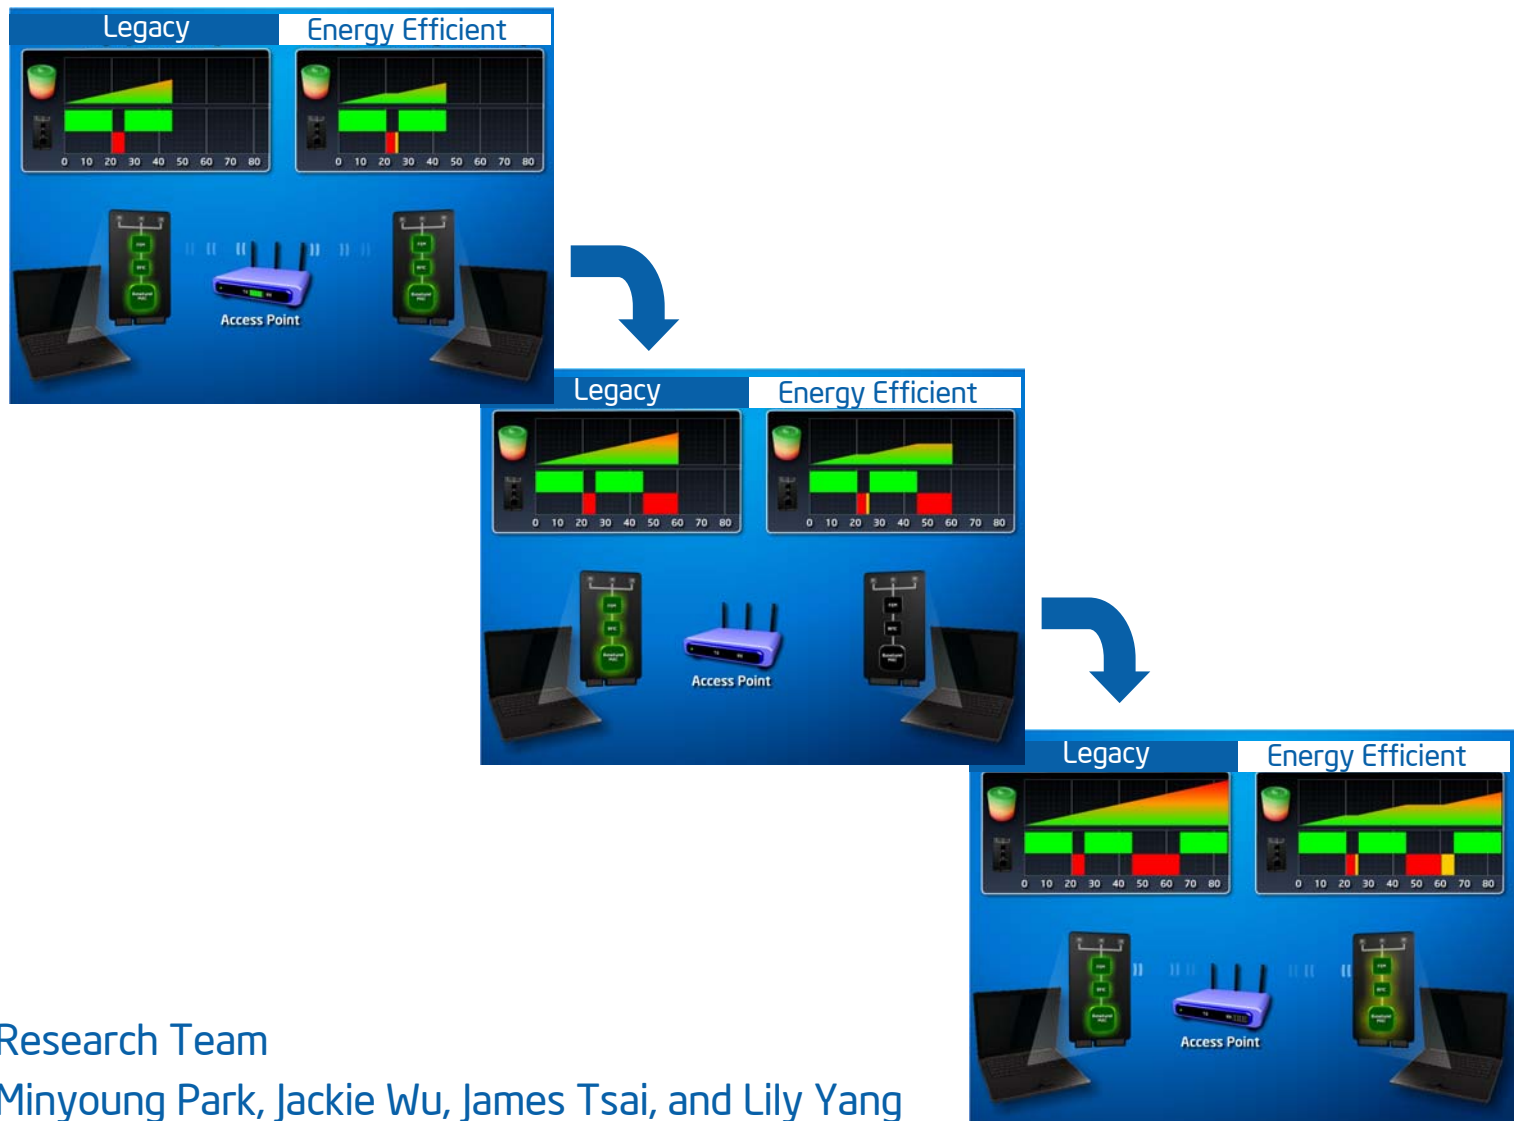

# Energy Efficient Communication

Maximize the battery life of a mobile platform by minimizing the energy consumption of a wireless communication device on the platform.

- Save energy by turning on and off wireless device intelligently
- Extend battery life significantly for VoIP and audio/video streaming