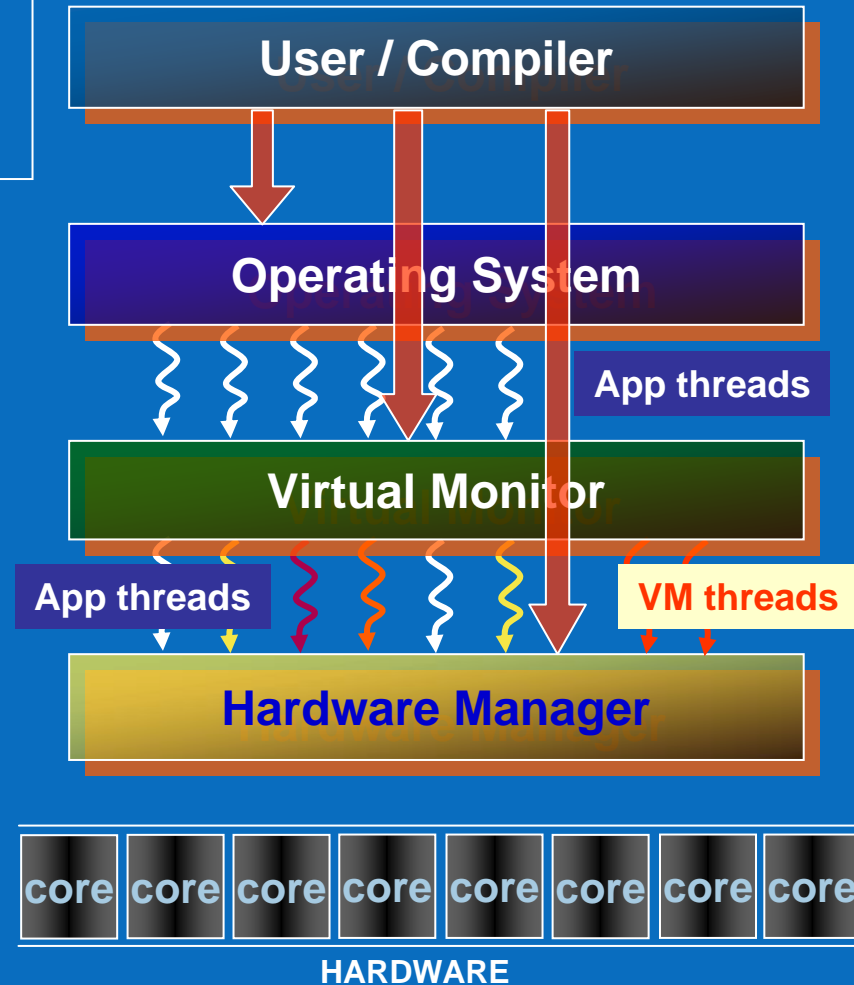

IBRC Main Research Focus

Microarchitecture and Compiler support for

- High Performance and
- Reliability
- Under Power Constraints

- Multithreaded Processors (Multicore & SMT)
  - Non speculative MT: For highly parallel workloads
  - Speculative MT: For lightly (no) threaded workloads
- Adaptive Microarchitectures
  - Adaptive hardware and software
- Power- and Thermal Management
- Resiliency
  - To deal with parameter variations and increase reliability