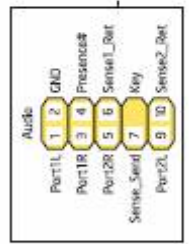

D945GCL

CAUTION
Risk of explosion if the battery is replaced with an incorrect type. Batteries should be recycled where possible. Disposal of used batteries must be in accordance with local environmental regulations.

Attach this label near the back panel connectors.
Attach this label to the inside surface of the chassis.

*Other names and brands may be claimed as the property of others. Copyright © 2006, Intel Corporation. All rights reserved.