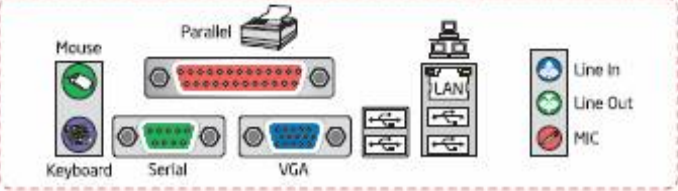

D945GCL

**CAUTION**  
 Risk of explosion if the battery is replaced with an incorrect type. Batteries should be recycled where possible. Disposal of used batteries must be in accordance with local environmental regulations.

Attach this label near the back panel connectors.  
 Attach this label to the inside surface of the chassis.

\*Other names and brands may be claimed as the property of others. Copyright © 2006, Intel Corporation. All rights reserved.