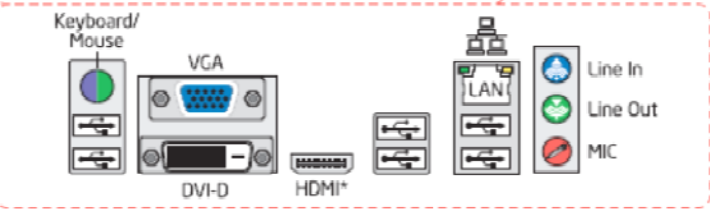

Attach this label near the back panel connectors.
 Attach this label to the inside surface of the chassis.

E78887-001

DH55HC

*Other names and brands may be claimed as the property of others. Copyright © 2008, Intel Corporation. All rights reserved.