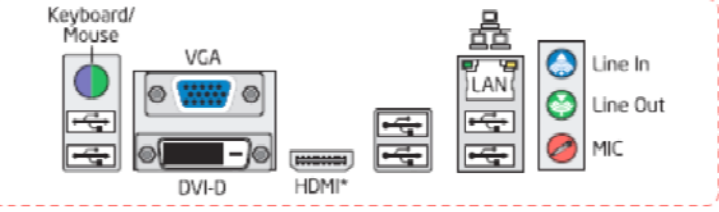

Attach this label near the back panel connectors.

Attach this label to the inside surface of the chassis.

E78883-001

*Other names and brands may be claimed as the property of others. Copyright © 2005 Intel Corporation. All rights reserved.