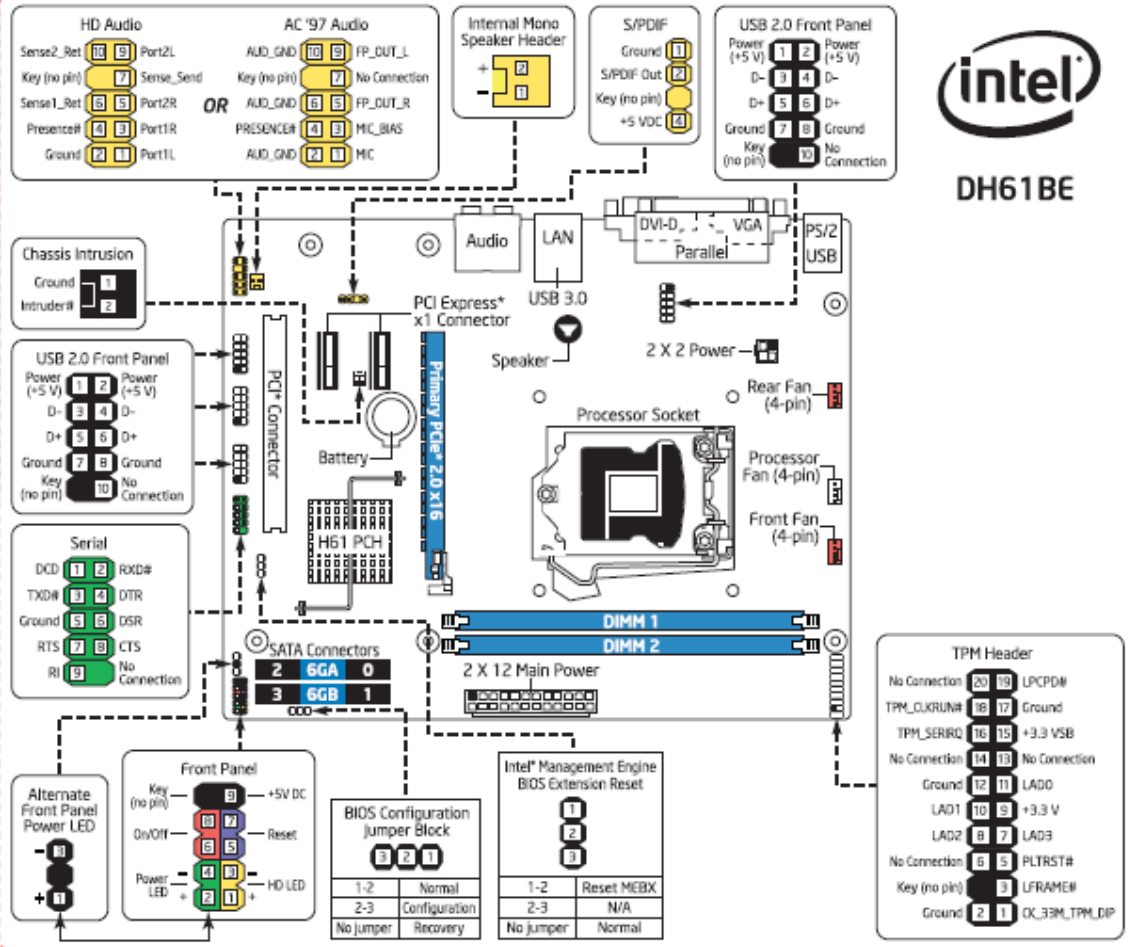

G23553-001

Attach this label near the back panel connectors.

Attach this label to the inside surface of the chassis.

CAUTION
 Risk of explosion if the battery is replaced with an incorrect type. Batteries should be recycled where possible. Disposal of used batteries must be in accordance with local environmental regulations.