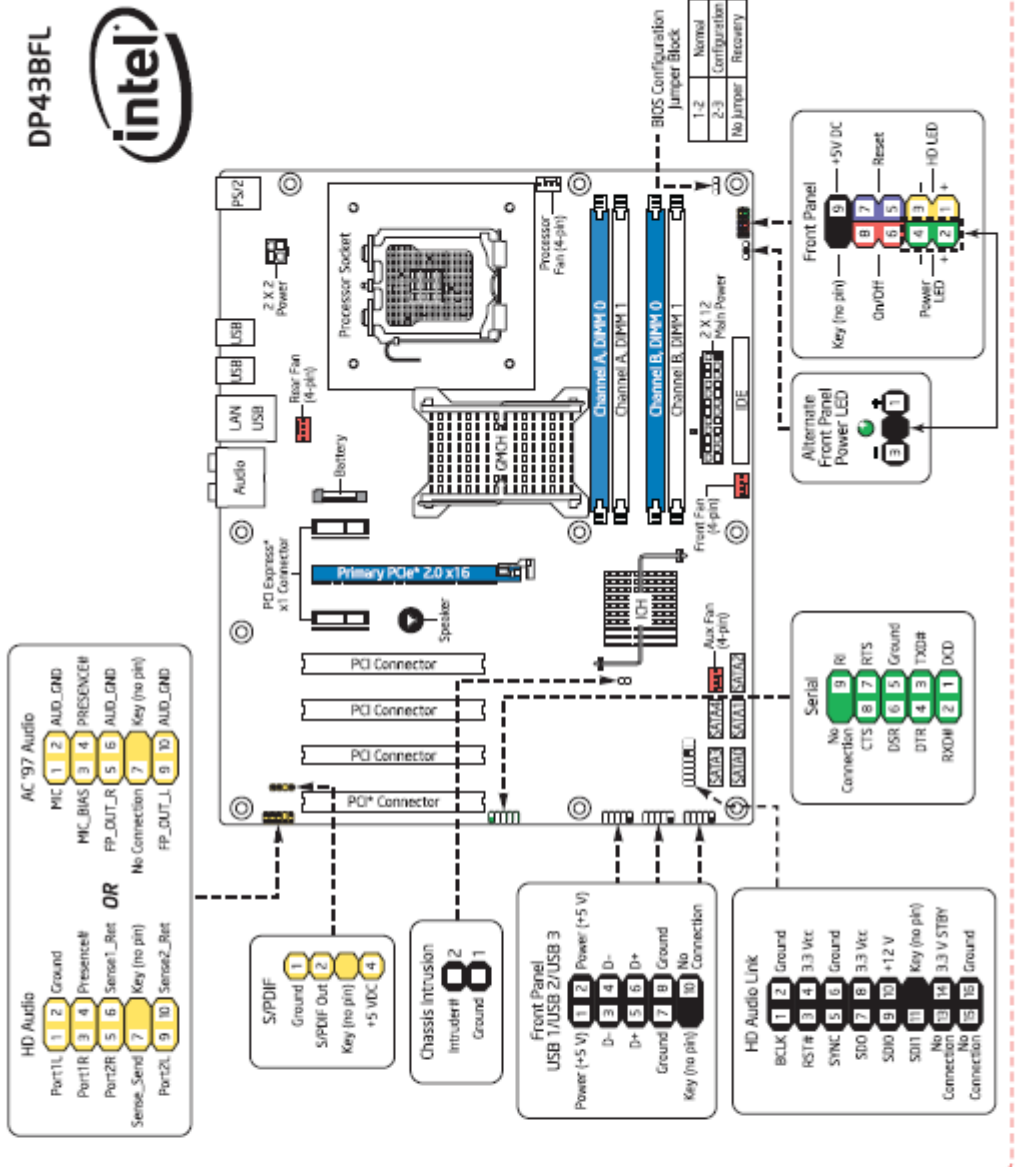

DP43BFL

CAUTION
 Risk of explosion if the battery is replaced with an incorrect type. Batteries should be recycled where possible. Disposal of used batteries must be in accordance with local environmental regulations.

Attach this label near the back panel connectors.
 Attach this label to the inside surface of the chassis.

*Other names and brands may be claimed as the property of others. Copyright © 2010, Intel Corporation. All rights reserved.