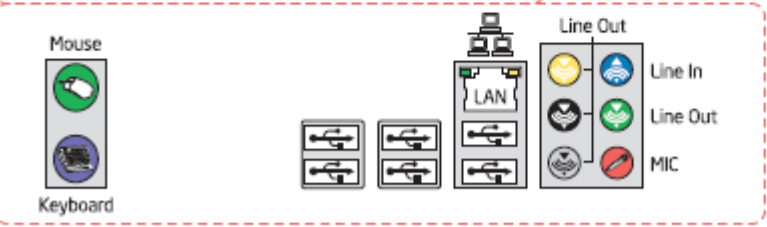

DP43BFL

CAUTION
 Risk of explosion if the battery is replaced with an incorrect type. Batteries should be recycled where possible. Disposal of used batteries must be in accordance with local environmental regulations.

Attach this label near the back panel connectors.
 Attach this label to the inside surface of the chassis.

*Other names and brands may be claimed as the property of others. Copyright © 2010, Intel Corporation. All rights reserved.