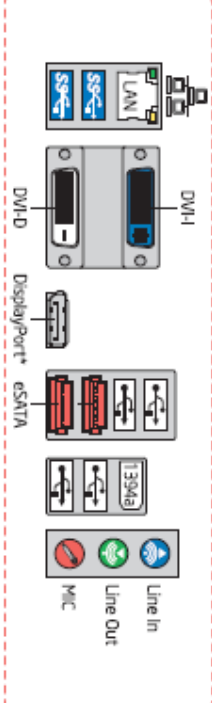

CAUTION

This system contains a Trusted Platform Module. Removal or replacement of this desktop board or battery may render encrypted data unrecoverable. Please read the system documentation before performing maintenance on this system.